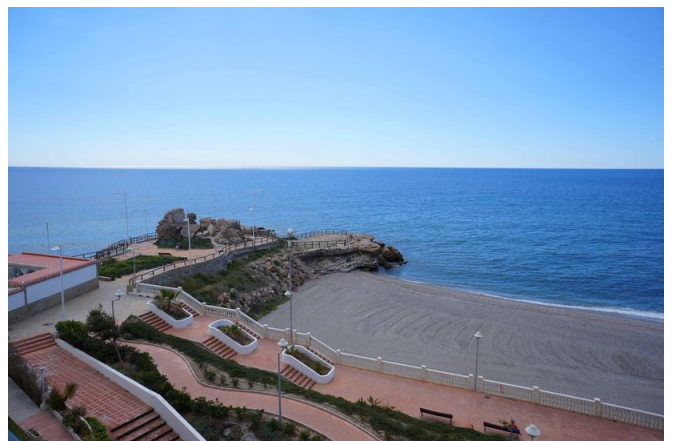

Arce 2

Property Reference: DM2090

Description

LOCATION

The apartment is situated in an excellent location close to the Rui Monica Hotel and the beach of Playa La Torrecilla. Situated to the west of the Balcon de Europa, the heart of the old town centre is just a few minutes walk away.

There is a wide selection of shops and supermarkets in Nerja and many excellent bars and restaurants ranging from simple street cafes and beach Chiringuitos to fine dining restaurants offering an array of international cuisine. Nerja also has a great selection of beaches to choose from including small ones in the town centre to the popular Burriana Beach which offers a good selection of water sports.

Lounge

- Lounge with flat screen t.v with main UK freeview channels and leather sofa
- Dining table with seating for 4
- Patio doors opening on to the terrace

Kitchen

- Fitted kitchen with oven, induction hob, fridge/freezer, dishwasher and microwave.

Bedrooms

- Master bedroom with double bed and fitted wardrobe. Views of the Mediterranean
- 2nd Bedroom with twin beds, fitted wardrobe